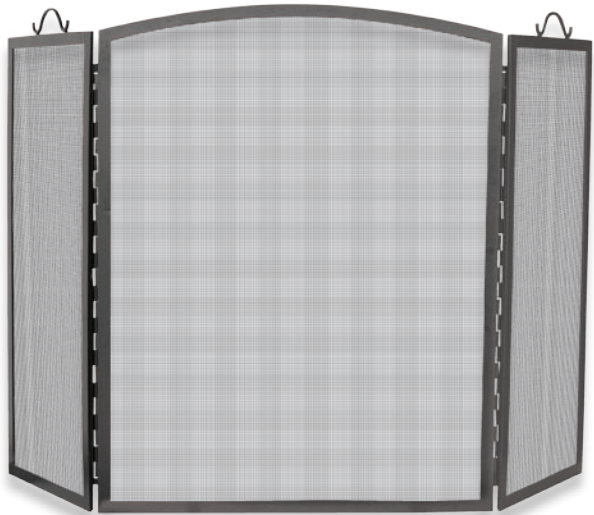

Olde World Iron

NEW

S-1146
33" High x 39" Wide

S-1142
34" High x 44" Wide

NEW

S-1158
31" High x 39" Wide

S-1156
33" High x 44" Wide

S-1154
35" High x 50" Wide

NEW

S-1166
32" High x 52" Wide

S-1172
36" High x 56" Wide

- S-1146** **NEW!** Single Panel Olde World Iron Screen with Doors, Medium
33" High x 39" Wide (24.8 lbs.)
- S-1142** **NEW!** Single Panel Olde World Iron Screen with Doors, Large
34" High x 44" Wide (23.5 lbs.)
- S-1158** **NEW!** Single Panel Olde World Iron Screen, Small
31" High x 39" Wide (16 lbs.)
- S-1156** **NEW!** Single Panel Olde World Iron Screen, Medium
33" High x 44" Wide (17.4 lbs.)

- S-1154** **NEW!** Single Panel Olde World Iron Screen, Large
35" High x 50" Wide (20.5 lbs.)
- S-1166** **NEW!** 3 Panel Olde World Iron Arch Top Screen, Medium
32" High x 52" Wide (25.3 lbs.)
- S-1172** **NEW!** 3 Panel Olde World Iron Arch Top Screen, Large
36" High x 56" Wide (28.6 lbs.)